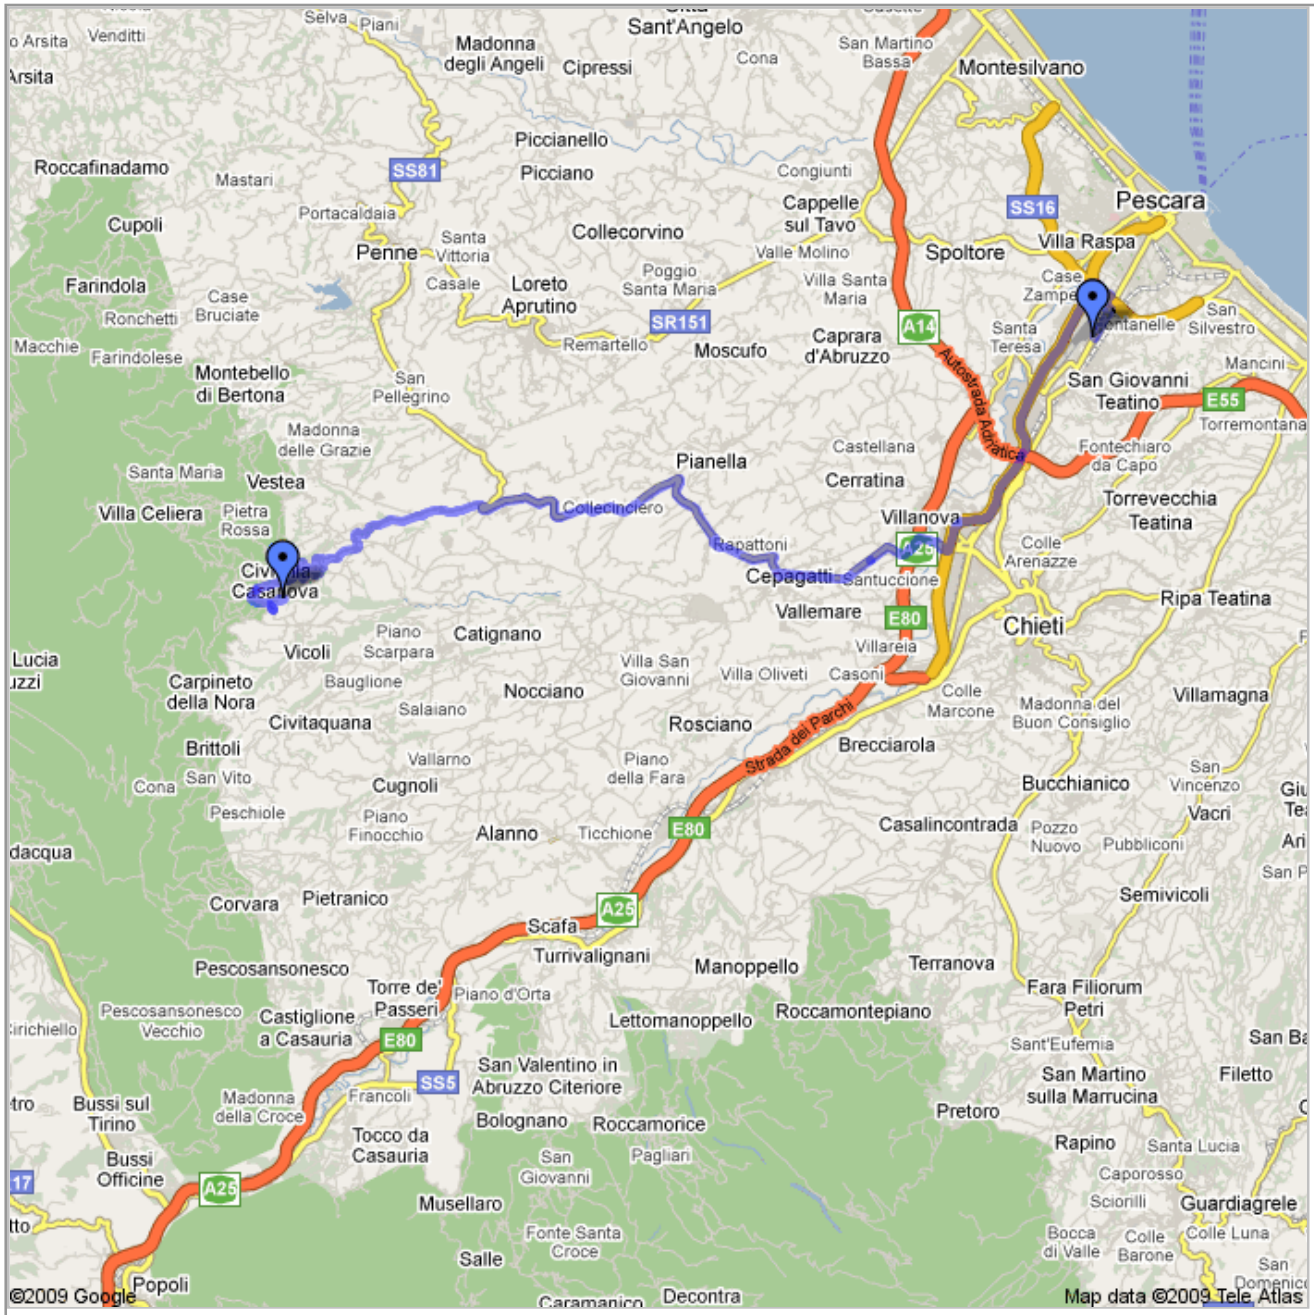

Notes Airpot Pescara to Vallone in Civitella Casanova (PE)

Airport Pescara to Vallone

0 views - Unlisted

Created on Jul 16 - Updated Jul 16

By [luca](#)

[Rate this map](#) - [Write a comment](#)

[From: SS5/Via Tiburtina Valeria](#)

Arriving at Contrada ValloneTotal: **42.9 km** - about **50 mins**[To: Contrada Vallone, 65010 Civitella Casanova Pescara, Abruzzi, Italy](#)