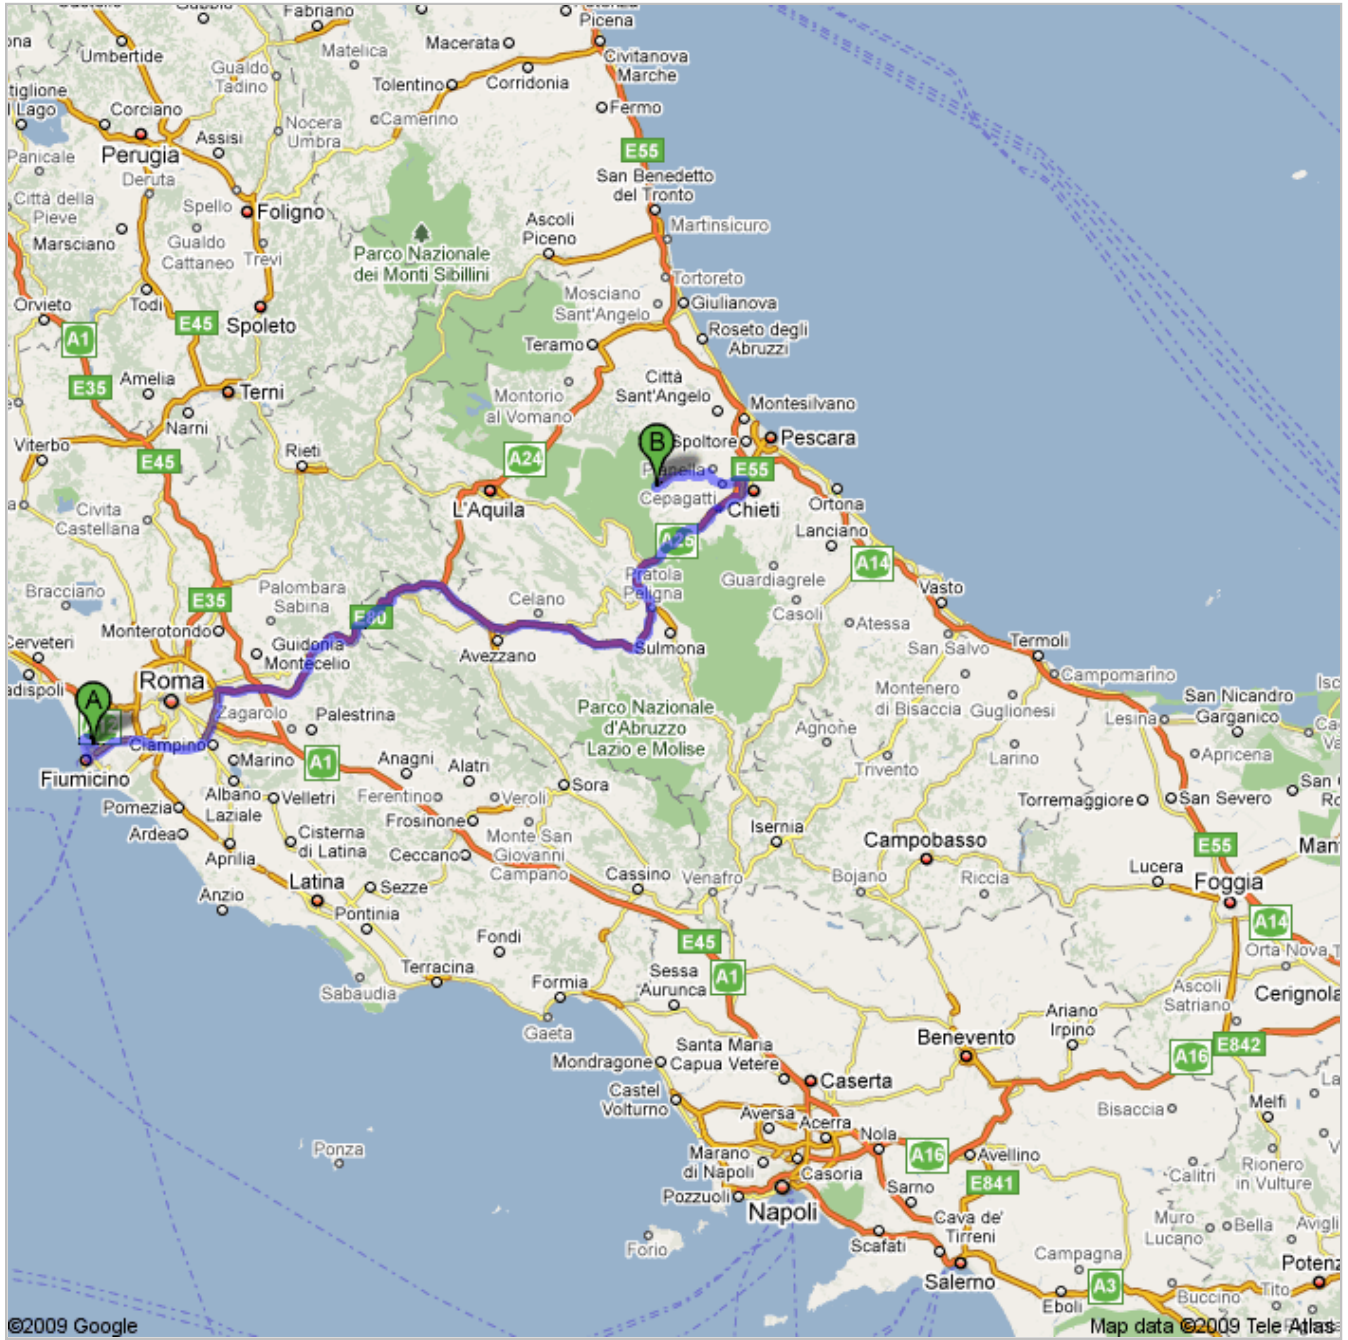

Directions to Contrada Vallone, 65010 Civitella Casanova PE, Italy
266 km – about 3 hours 2 mins
Airport Rome Fiumicino to Cda Vallone in Civitella Casanova (PE)

Leonardo da Vinci-Fiumicino Airport

	1. Head northwest	go 0.2 km total 0.2 km
	2. Turn left toward Viale di Porto	go 16 m total 0.3 km
	3. Turn right at Viale di Porto About 4 mins	go 1.8 km total 2.1 km
	4. Turn left at Via delle Idrovore di Fiumicino About 2 mins	go 1.9 km total 3.9 km
	5. Turn left to stay on Via delle Idrovore di Fiumicino	go 0.3 km total 4.3 km
	6. Turn left at Viale di Coccia di Morto About 6 mins	go 4.9 km total 9.2 km
	7. Turn left at Viale del Lago di Traiano About 2 mins	go 1.3 km total 10.5 km
	8. At the roundabout, take the 2nd exit onto the Via dell'Aeroporto di Fiumicino/SS296 ramp	go 0.3 km total 10.8 km
	9. Merge onto Via dell'Aeroporto di Fiumicino/SS296	go 0.2 km total 11.0 km
	10. At Piazza Umberto Nobile , take the 1st exit onto Via Alessandro Guidoni About 1 min	go 0.5 km total 11.5 km
	11. At Piazza dei Tredici Aviatori Caduti a Kindu , take the 1st exit onto the Via Mario De Bernardi ramp About 1 min	go 0.4 km total 11.8 km
	12. Merge onto Via Mario De Bernardi	go 0.4 km total 12.2 km
	13. Continue on A91 About 5 mins	go 9.8 km total 22.1 km
	14. Take the exit toward Firenze/SS1/A1/Aurelia About 4 mins	go 2.8 km total 24.9 km
	15. Merge onto A90 About 16 mins	go 27.4 km total 52.2 km
	16. Take exit 14 to merge onto A24 toward A1/E35/Pescara/Teramo/Napoli/E45/L'Aquila/Firenze/A25 Partial toll road About 38 mins	go 71.7 km total 124 km
	17. Take the exit onto A25 toward Pescara/Chieti Toll road About 54 mins	go 105 km total 229 km
	18. Take exit Chieti-Pescara toward Pescara/Chieti Toll road About 1 min	go 0.5 km total 230 km

Map data ©2009 Tele Atlas